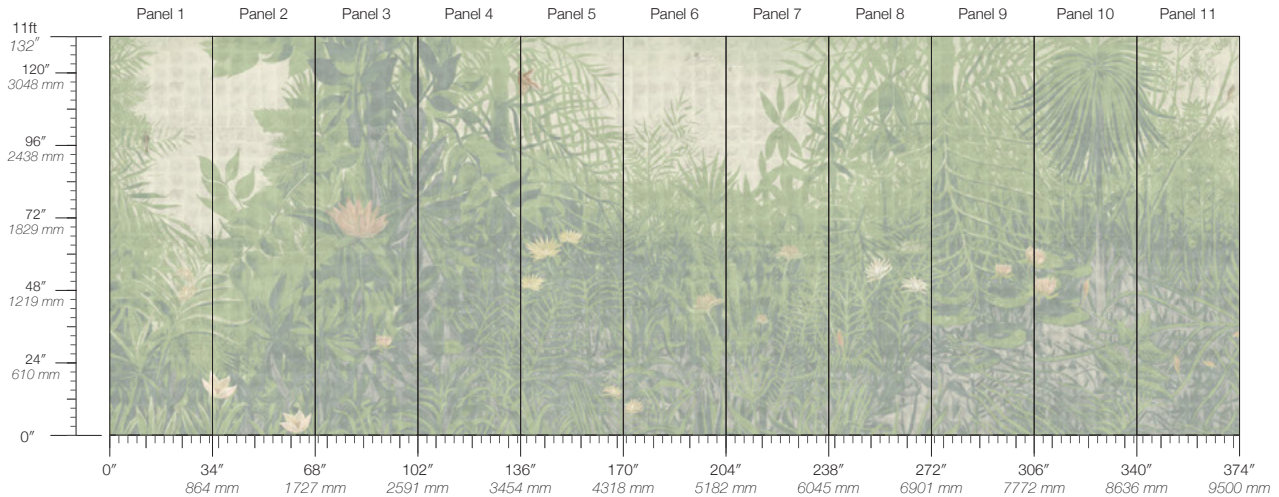

Wanderlust Haven

Suitable for residential and some commercial projects

COLOR
Haven

STOCK
Made to order

REPEAT
Non-repeating

CONTACT
sales@calicowallpaper.com
+1 718 243 1705
57 Lispenard Street
New York, NY 10013 USA

ITEM
4504

MINIMUM
1 panel

LEAD TIME
4 weeks to print

CONTENT
Dutch Metal Leaf

MAINTENANCE
Water-based cleanser

ORIGIN
USA

DISCLAIMER
Panel maps represent mural artwork only. Reference the physical sample for color and texture.

PANEL WIDTH
34" / 864 mm trimmed

FLAMMABILITY
ASTM E84 Adhered Class A

DETAILS
Custom options available

PANEL HEIGHT
132" / 3353 mm standard

ENVIRONMENTAL
Formaldehyde Free,
Heavy Metal Free

PRICE
Available upon request